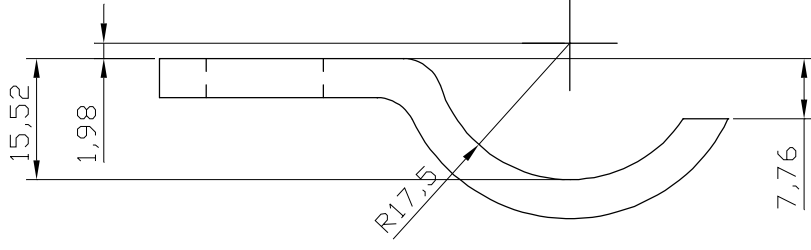

Version:

2.0

Part description:

Clamp half
 50mm 345

Tecnoter s.r.l.

www.tecnotersrl.it - info@tecnotersrl.it
 Tel: +39 02 98248180 - Fax: +39 02 98247605

Via Dalla Chiesa, 6
 20098 - S. Giuliano Milanese (MI)
 Italy - EU

Part number:

Date: 10.02.2010

Version: 2.0

Part description:

Clamp half
 34mm