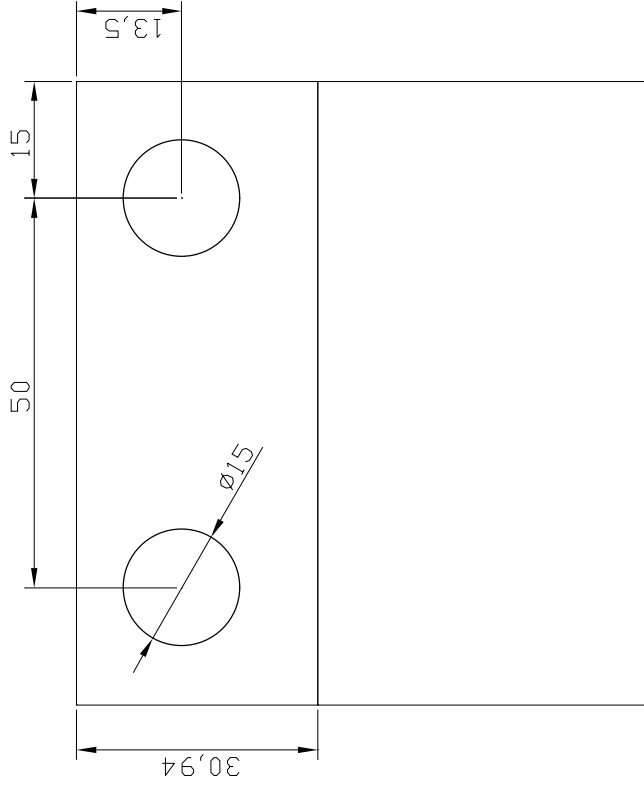

Version:

2.0

Part description:

Clamp half
 50mm 345

Tecnoter s.r.l.

www.tecnotersrl.it - info@tecnotersrl.it
 Tel: +39 02 98248180 - Fax: +39 02 98247605

Via Dalla Chiesa, 6
 20098 - S. Giuliano Milanese (MI)
 Italy - EU

Part number:

Date: 10.02.2010

Version: 2.0

Part description:

Clamp half
 34mm