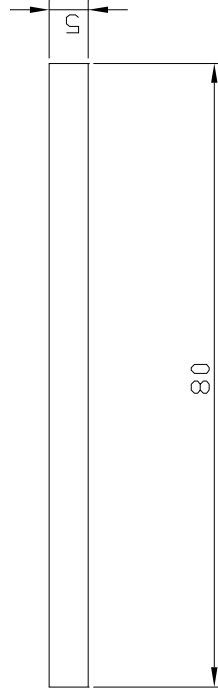

Version:

2.0

Part description:

Clamp half
 50mm 345

Tecnoter s.r.l.

www.tecnotersrl.it - info@tecnotersrl.it
 Tel: +39 02 98248180 - Fax: +39 02 98247605

Via Dalla Chiesa, 6
 20098 - S. Giuliano Milanese (MI)
 Italy - EU

Part number:

Date: 10.02.2010

Version: 2.0

Part description:

Clamp half
 34mm